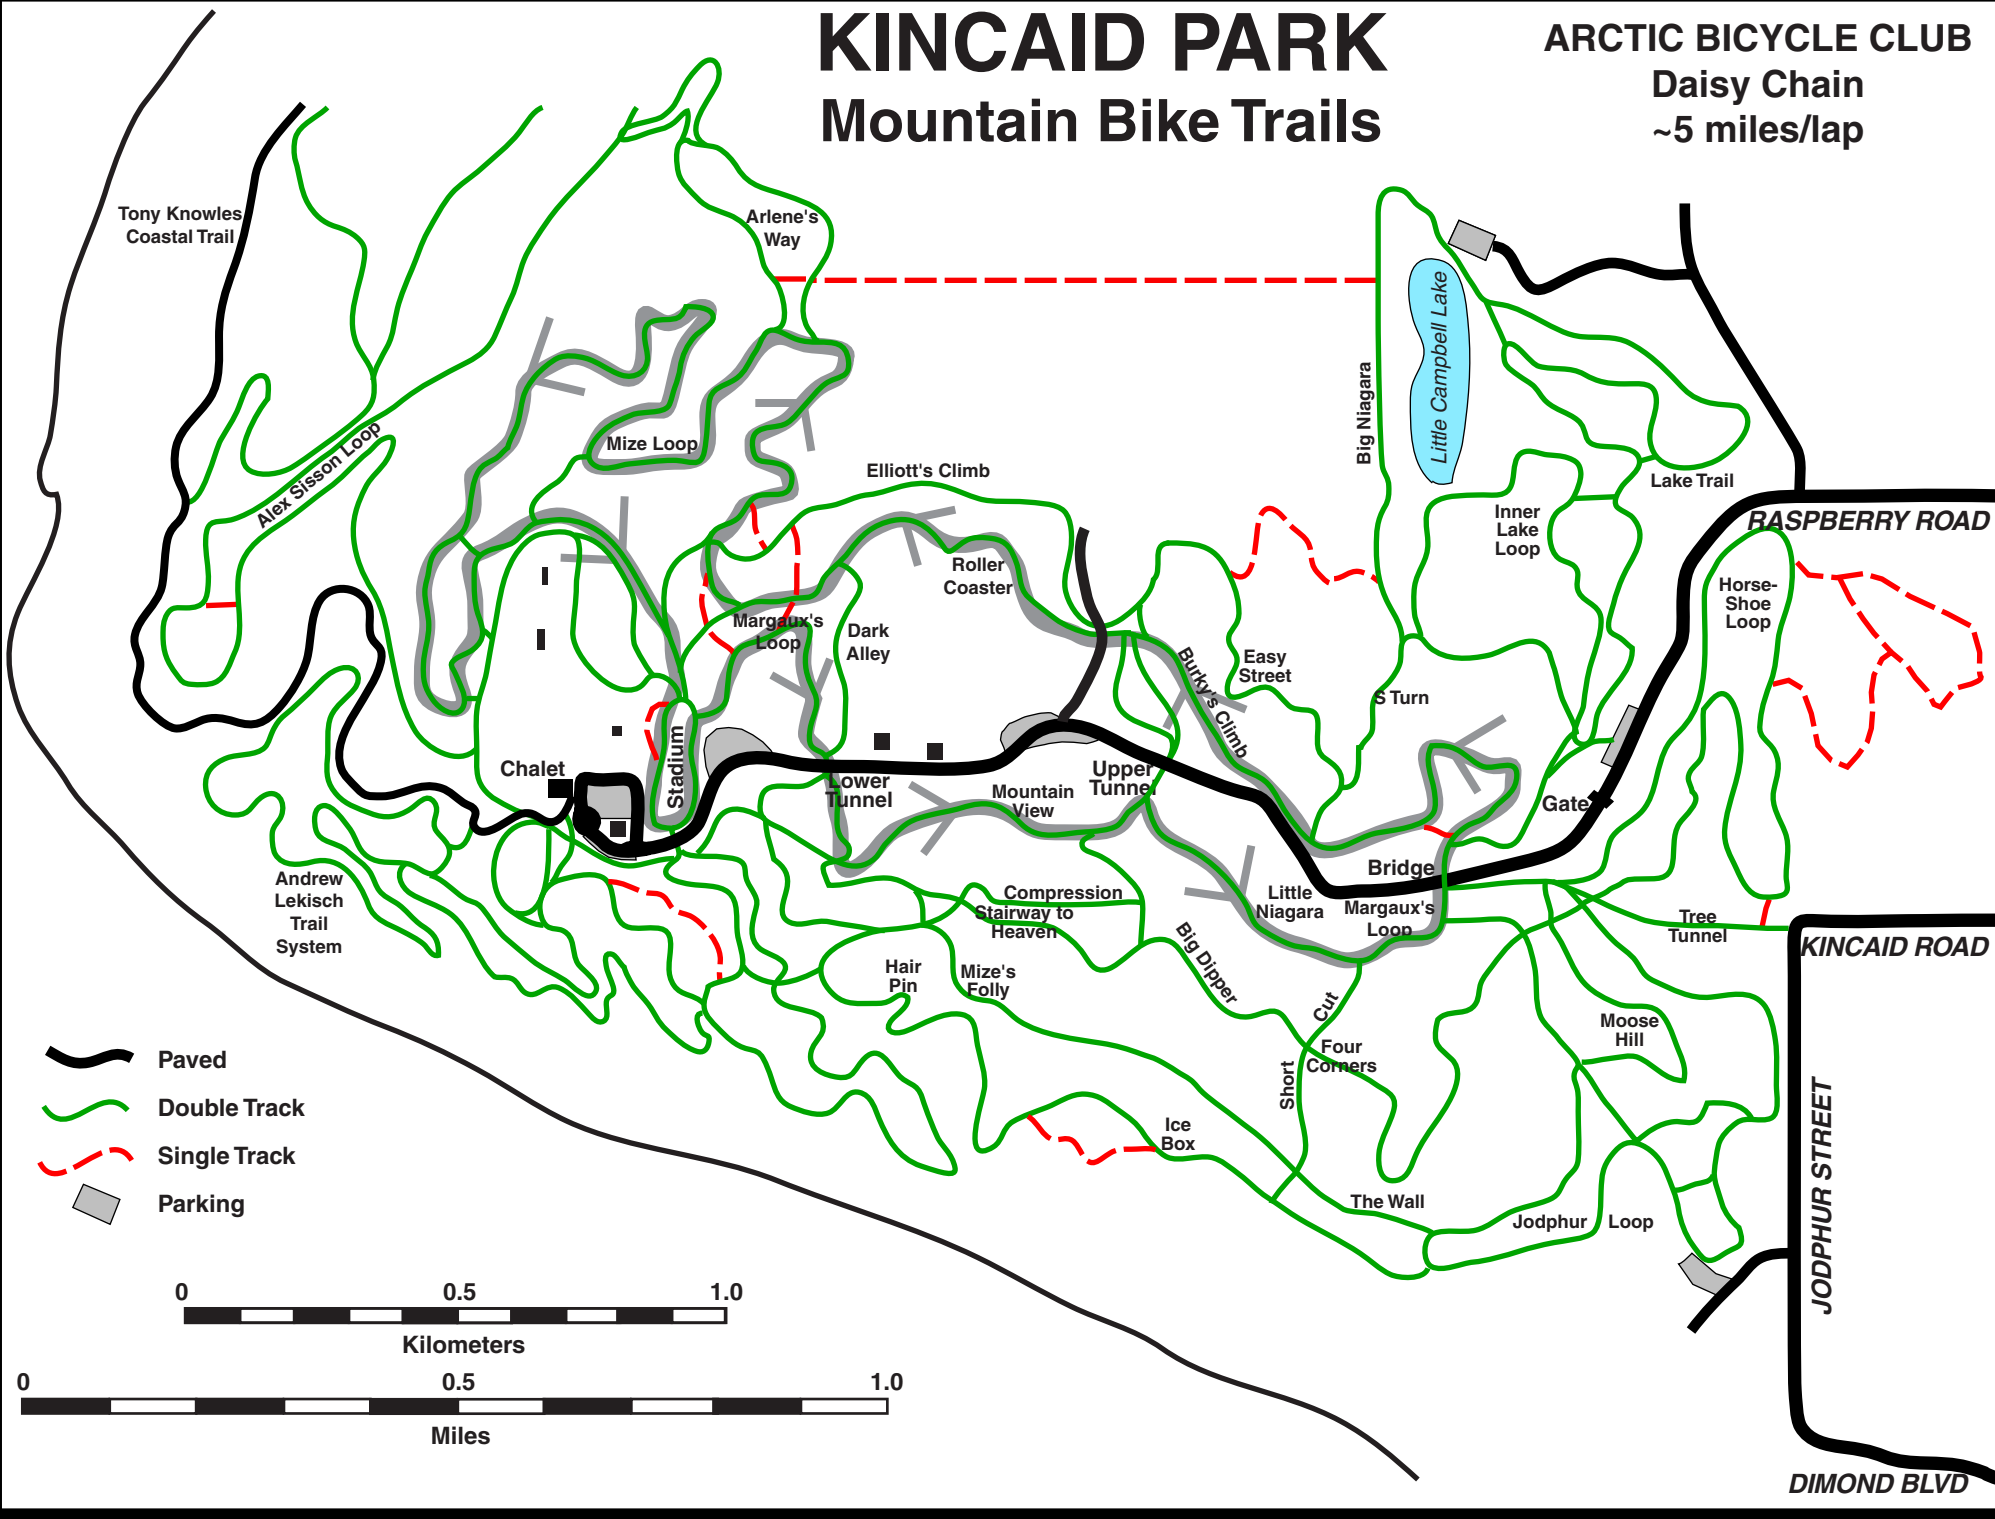

KINCAID PARK Mountain Bike Trails

ARCTIC BICYCLE CLUB
Daisy Chain
~5 miles/lap

-  Paved
-  Double Track
-  Single Track
-  Parking

0 0.5 1.0
Kilometers

0 0.5 1.0
Miles

RASPBERRY ROAD
KINCAID ROAD
JODPHUR STREET
DIMOND BLVD