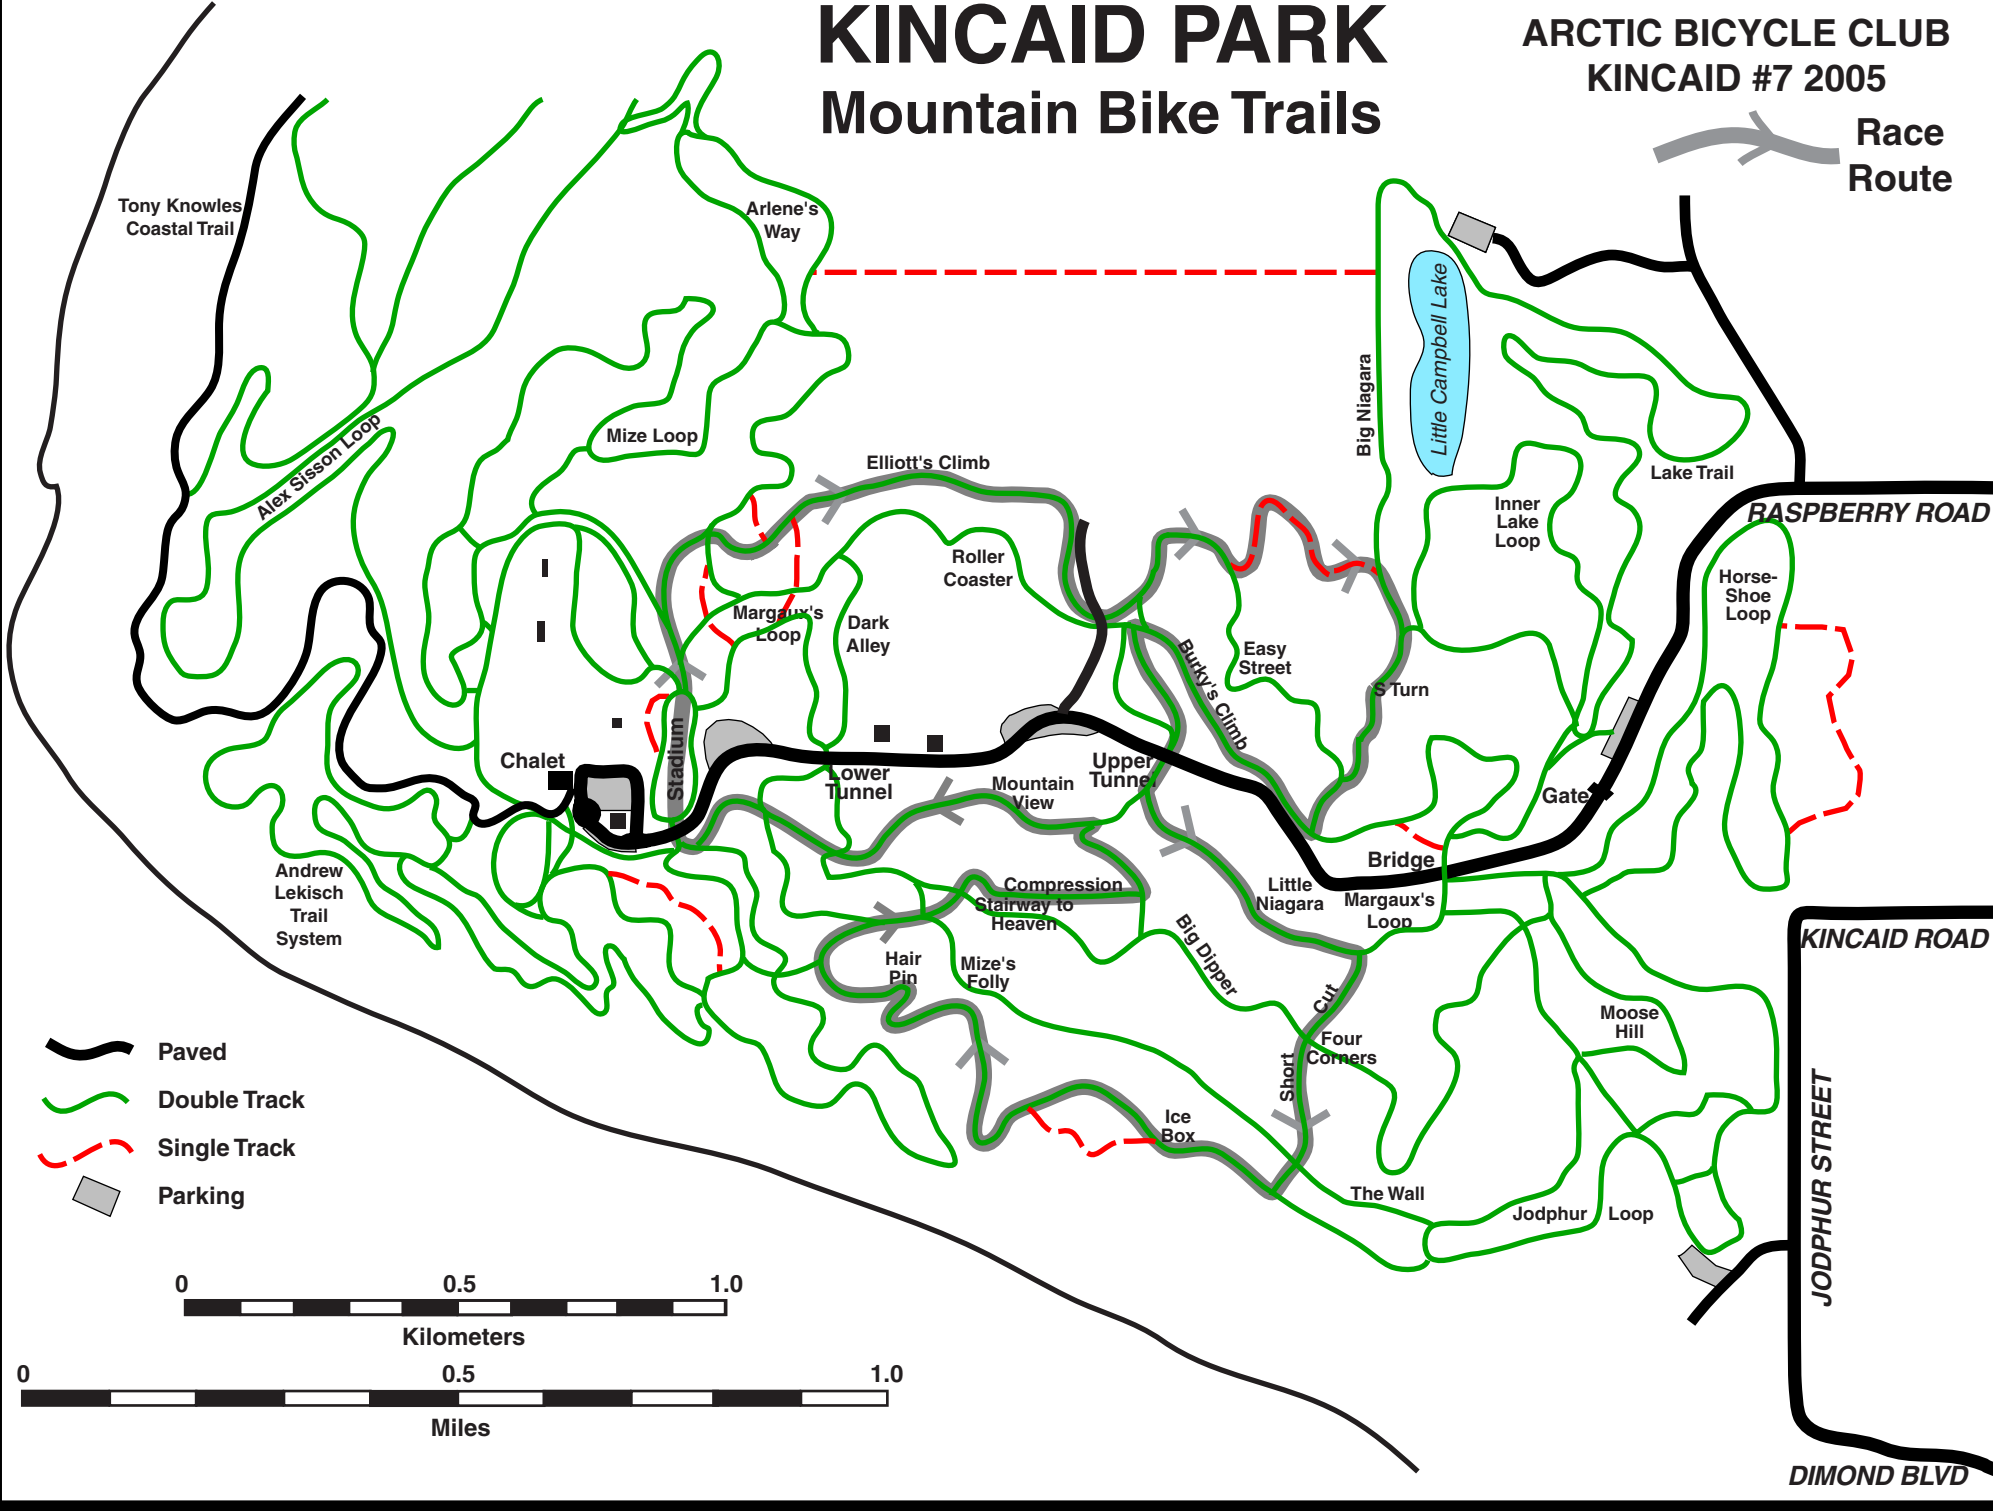

# KINCAID PARK Mountain Bike Trails

ARCTIC BICYCLE CLUB  
KINCAID #7 2005

Race Route

-  Paved
-  Double Track
-  Single Track
-  Parking