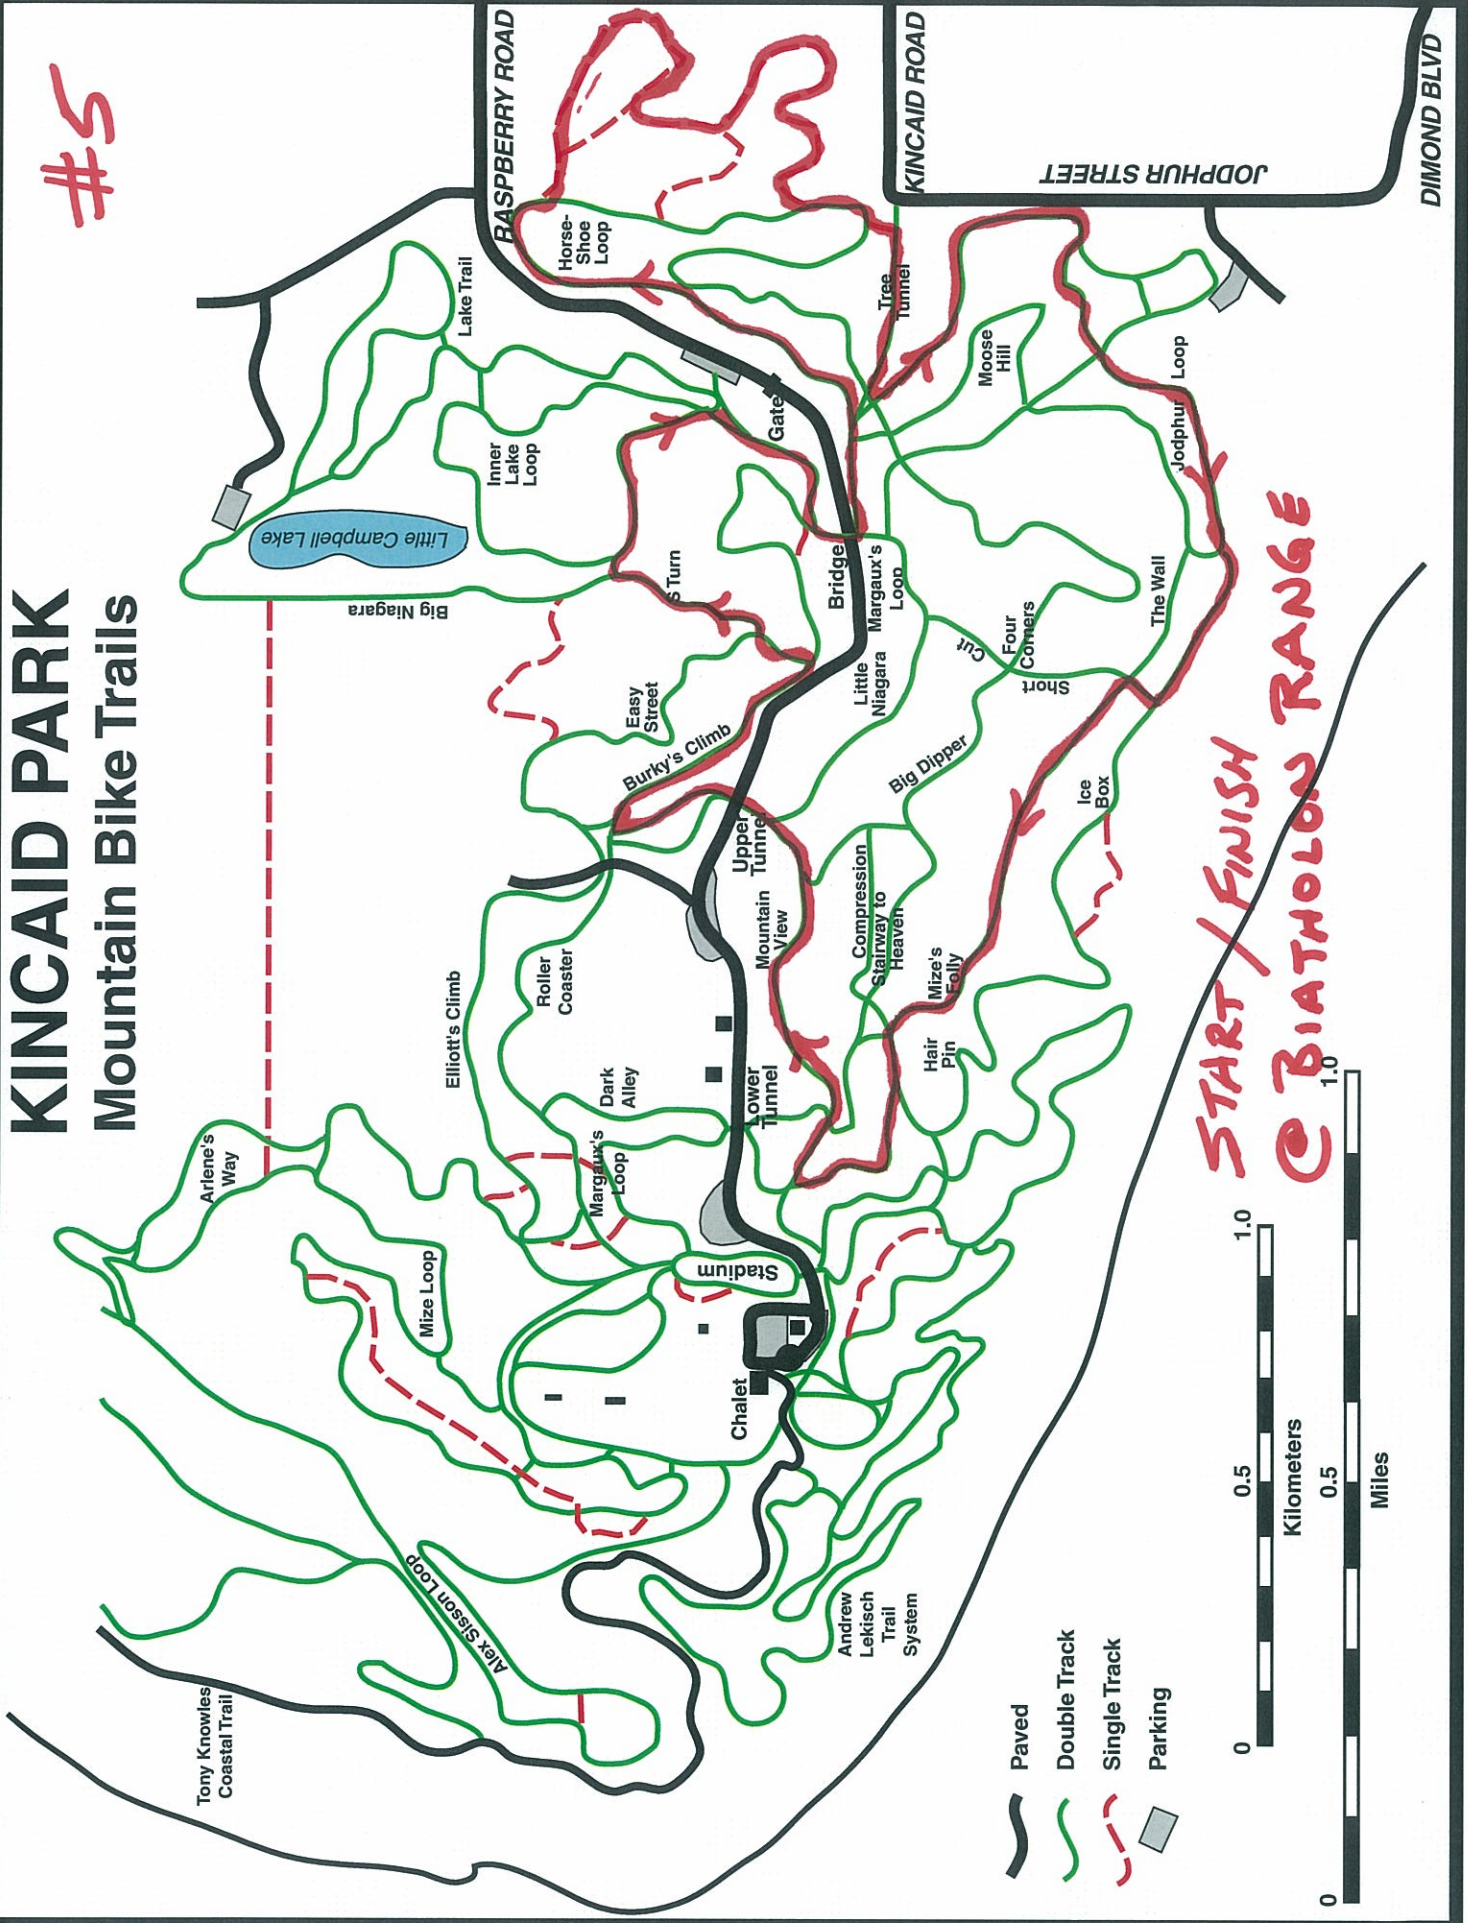

#5

KINCAID PARK Mountain Bike Trails

- Paved
- Double Track
- Single Track
- Parking

START / FINISH
BIATHLON RANGE