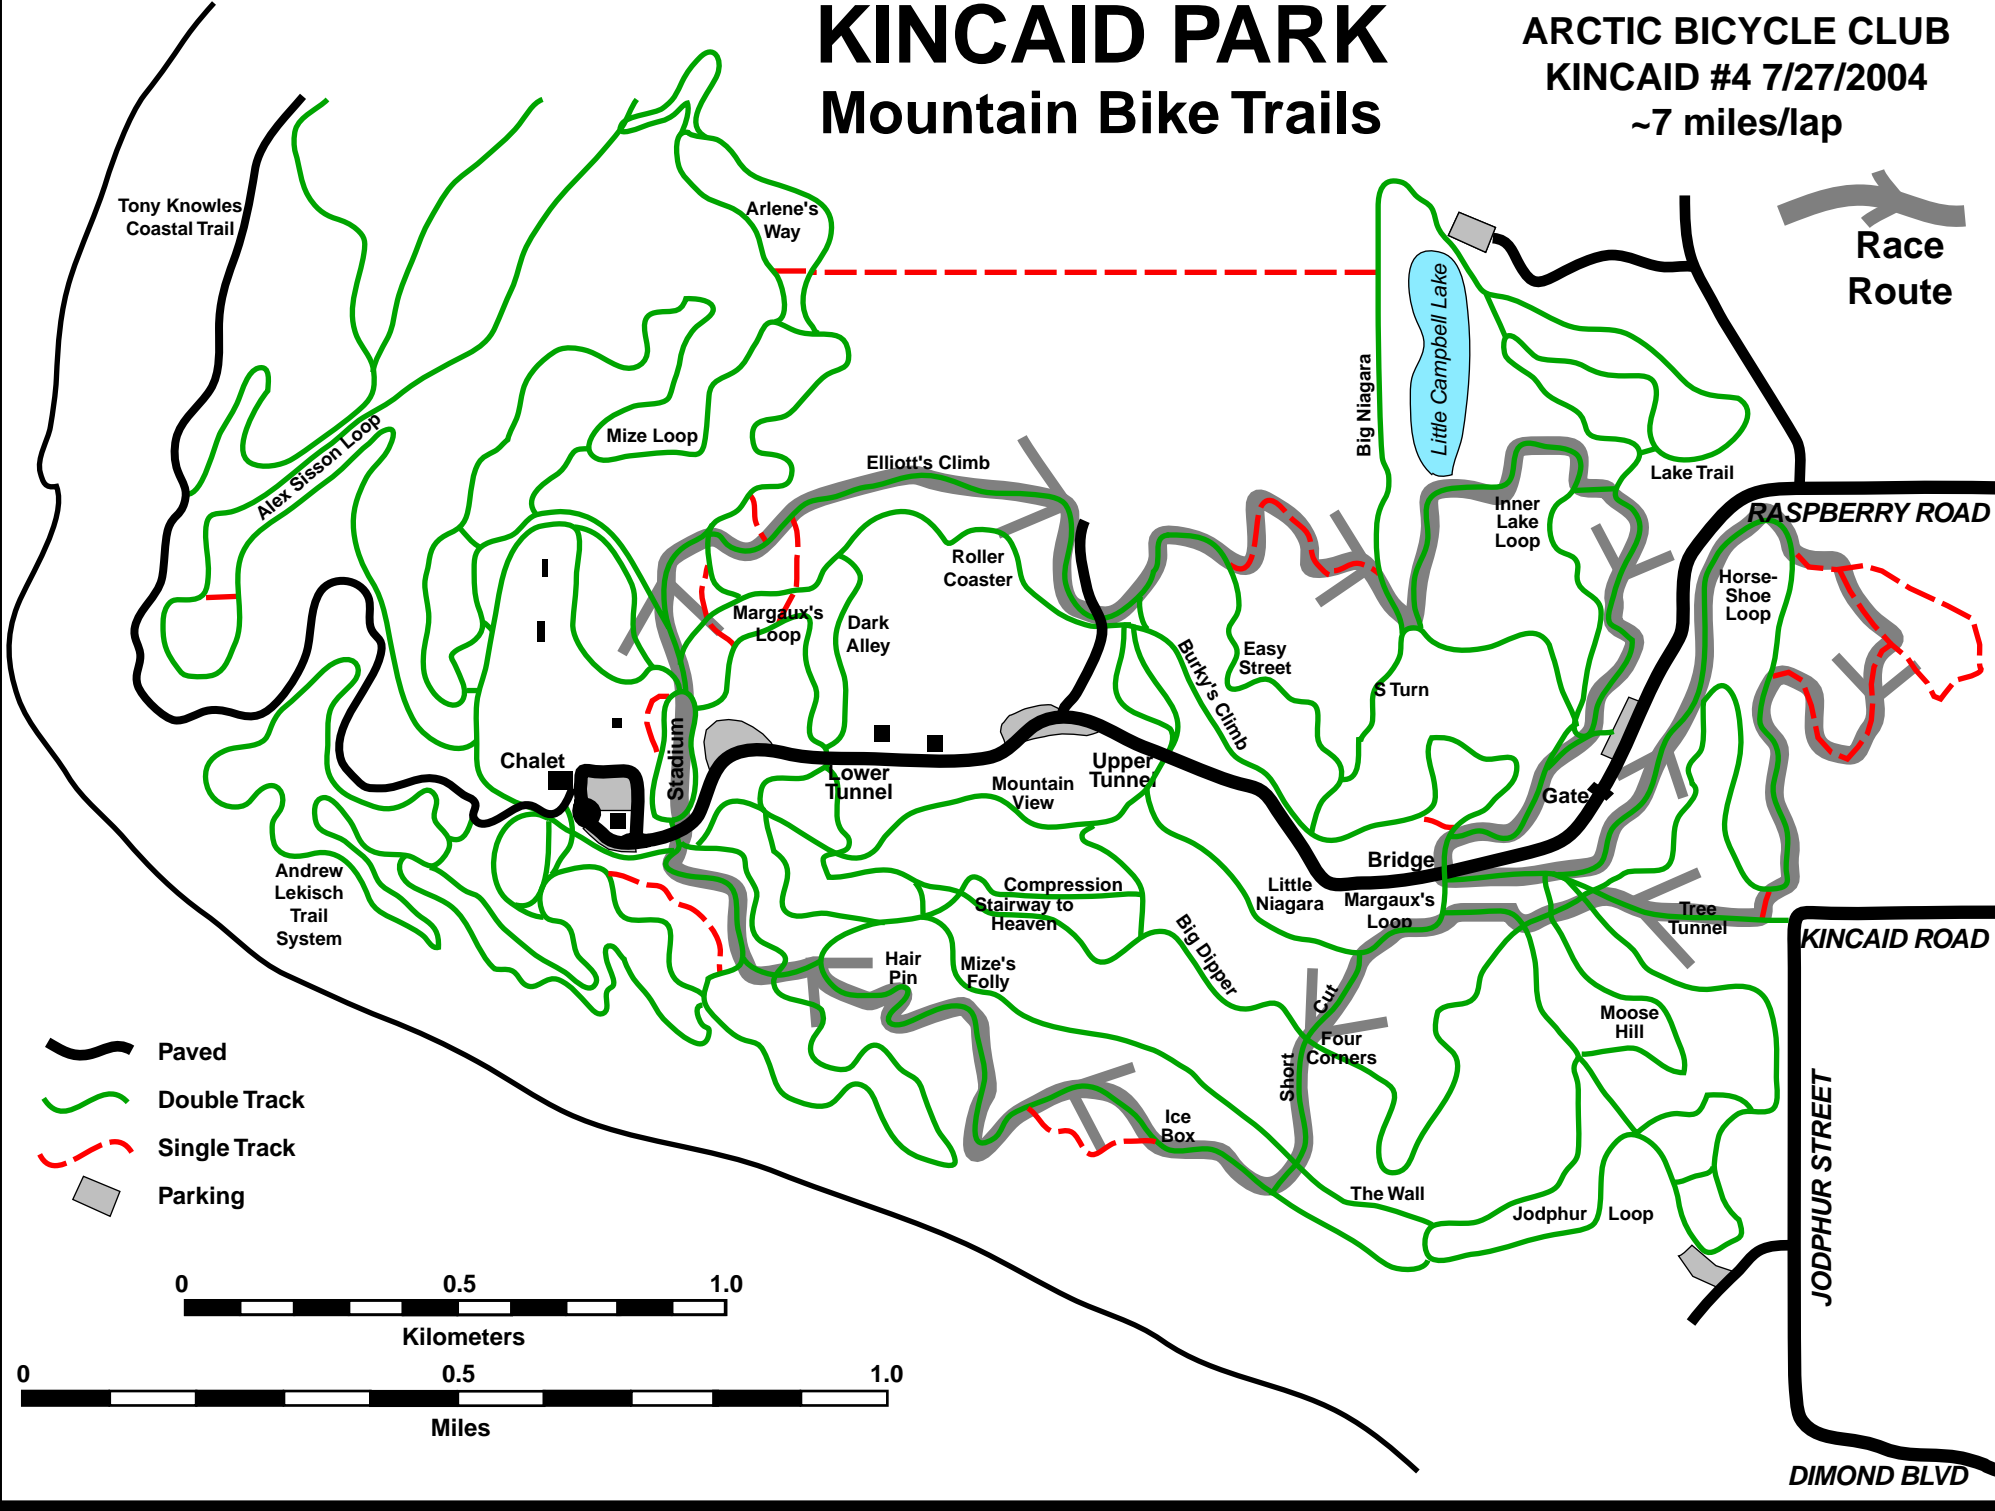

# KINCAID PARK Mountain Bike Trails

ARCTIC BICYCLE CLUB  
KINCAID #4 7/27/2004  
~7 miles/lap

-  Paved
-  Double Track
-  Single Track
-  Parking

Kilometers

Miles

DIMOND BLVD