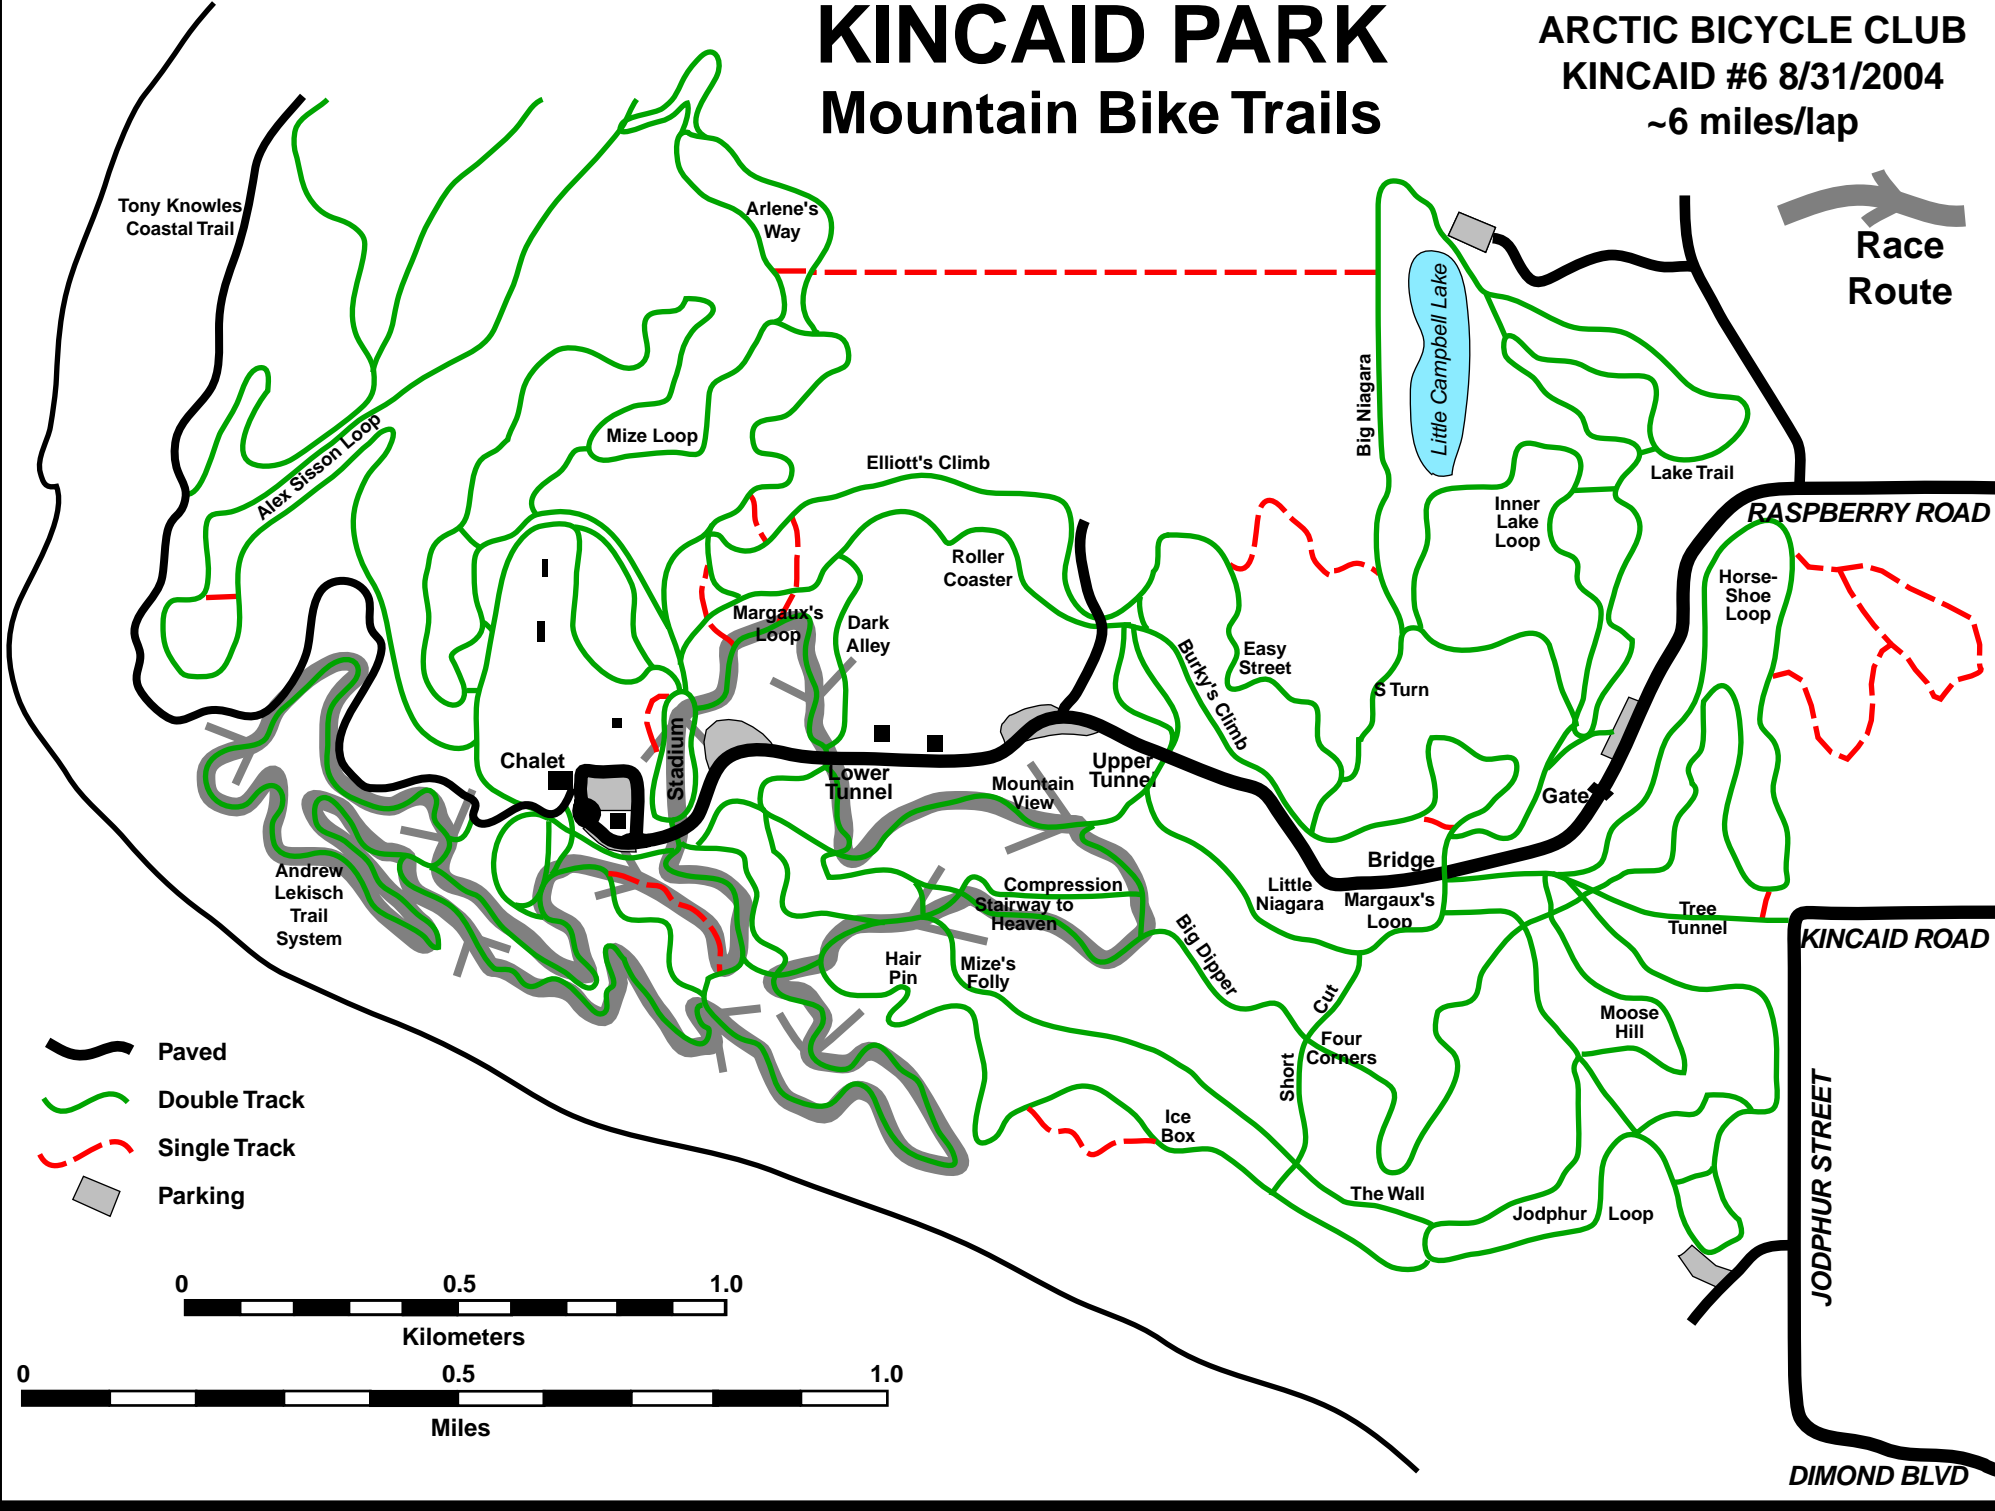

# KINCAID PARK Mountain Bike Trails

ARCTIC BICYCLE CLUB  
KINCAID #6 8/31/2004  
~6 miles/lap

-  Paved
-  Double Track
-  Single Track
-  Parking

DIMOND BLVD